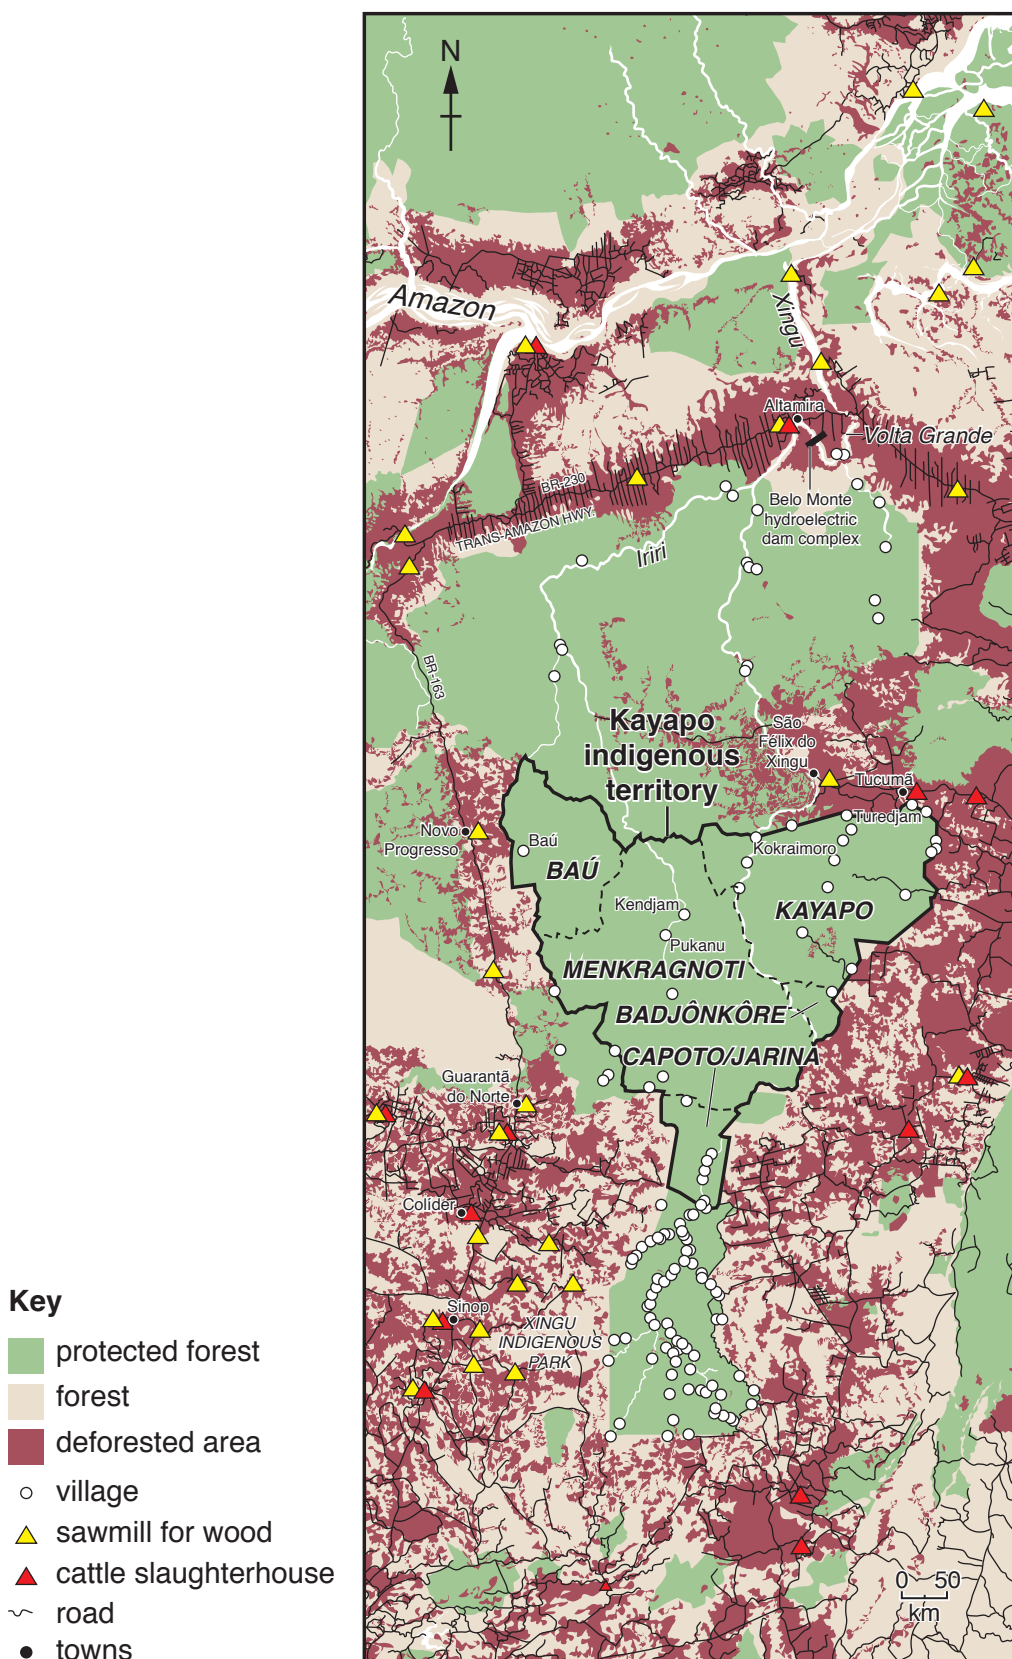

Cambridge International Examinations
Cambridge International General Certificate of Secondary Education (9–1)

GEOGRAPHY

0976/12

Paper 1

May/June 2018

INSERT

1 hour 45 minutes

READ THESE INSTRUCTIONS FIRST

BLANK PAGE

Fig. 1.1 for Question 1

Global population density

Key

-  densely populated
-  moderately populated
-  sparsely populated

Fig. 1.2 for Question 1

Fig. 1.3 for Question 1

Fig. 4.2 for Question 4