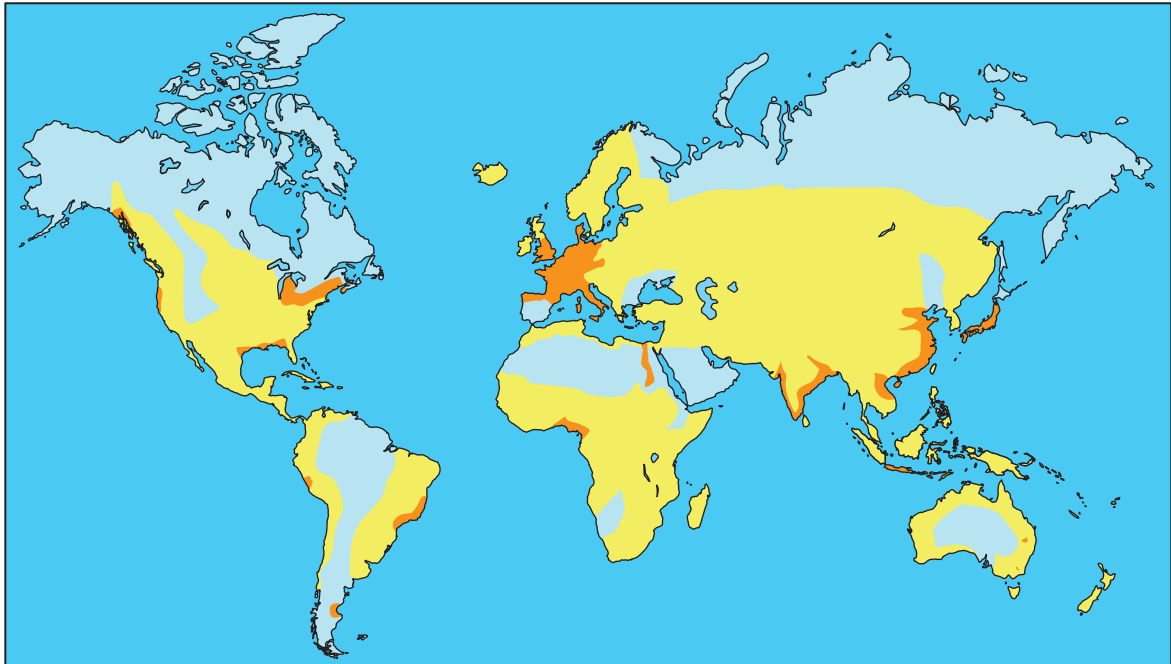

Cambridge International Examinations
Cambridge International General Certificate of Secondary Education (9–1)

GEOGRAPHY

0976/12

Paper 1

May/June 2018

INSERT

1 hour 45 minutes

READ THESE INSTRUCTIONS FIRST

BLANK PAGE

Fig. 1.1 for Question 1

Global population density

Key

-  densely populated
-  moderately populated
-  sparsely populated

Fig. 1.2 for Question 1

Fig. 1.3 for Question 1

Fig. 4.2 for Question 4