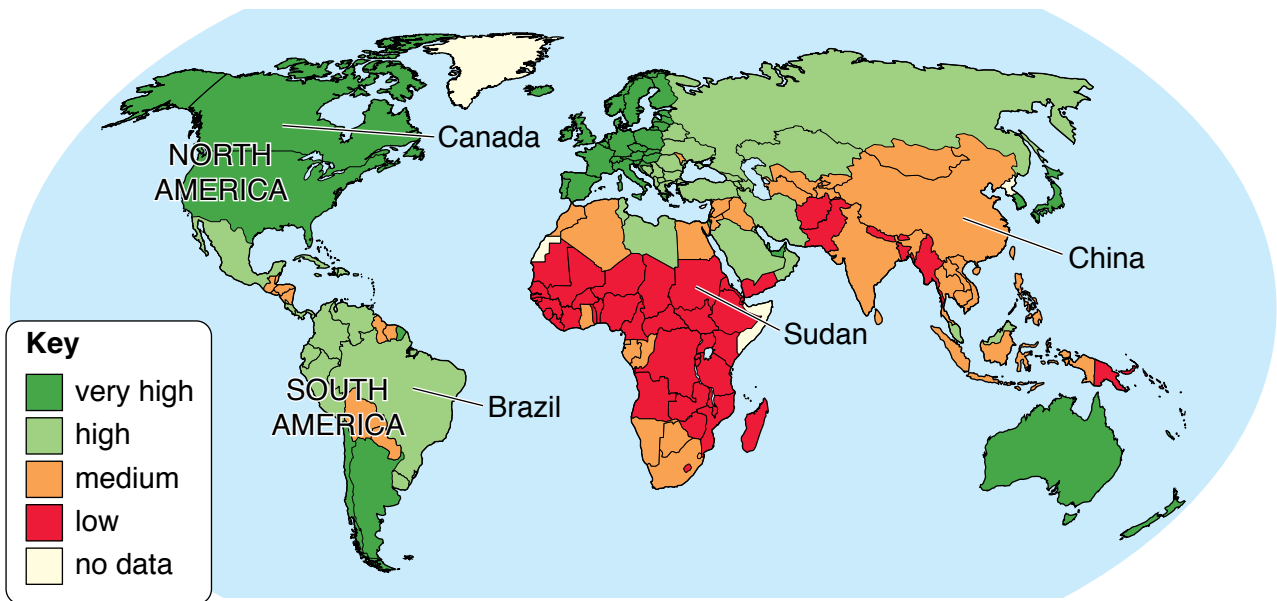

Human Development Index (HDI)