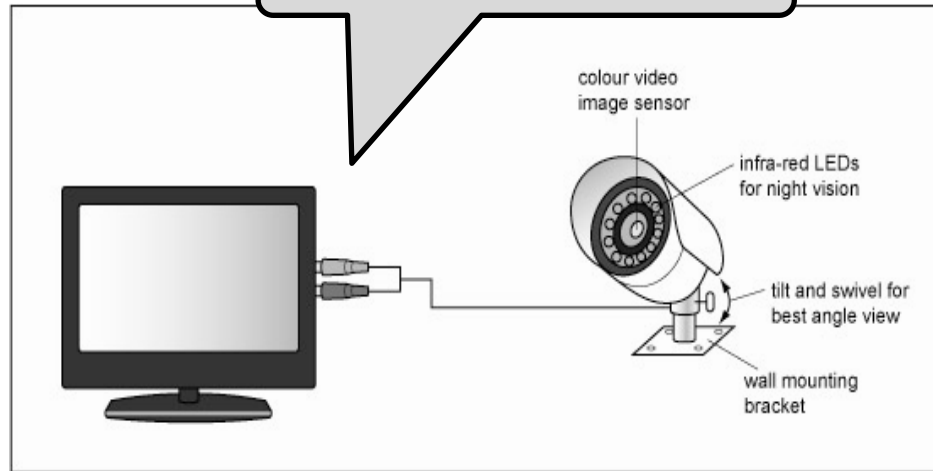

Nine subheads identified + formatted,
 to match subtitle 1 mark

How do I connect a camera to my TV/monitor?

Wireless cameras
 Wireless camera receiver (with video) cable that plugs into video connectors on a TV or monitor referred to as phono plug
 game consoles and DVD players. Plugging the receiver directly into a TV will allow you to view the images, but you

C:\Full\Path\Filename.rtf

Page 3	Mark Scheme	Syllabus	Paper
	IGCSE – October/November 2013	0417	02

Name and candidate number

Centre Number

Wired cameras

Wired cameras use phono or BNC plugs to connect to the AV ‘in’ sockets. You simply connect this to your TV to start monitoring.

Image placed correctly in document 1 mark
Fills column with text wrapped 1 mark

How do I record video from cameras?

New digital video recording (DVR) technology enables you to monitor and record numerous cameras at the same time with motion detection triggers. You save the video on to a hard drive and then can play it back on the DVR or transfer it to alternative media.